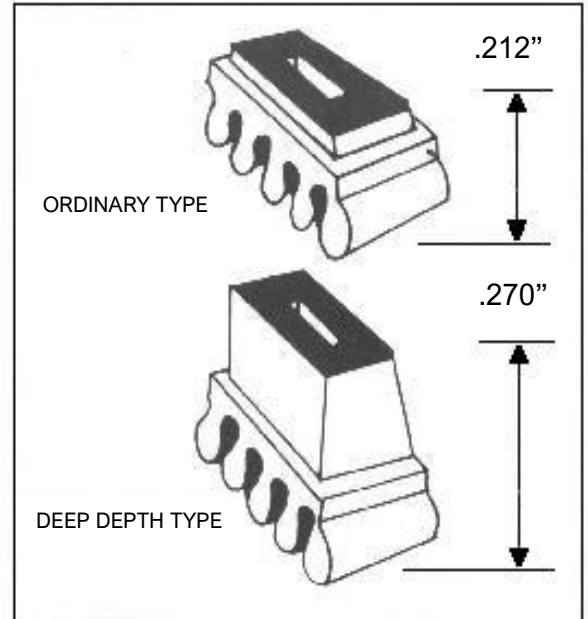

# REGULAR AND DEEP-DEPTH PERMA-GRIP® TYPE SHEET

**DALEMARK'S® PERMA-GRIP®** Rubber Type is suitable for most hand and machine printing operations, It is cast to standard heights for clear consistent imprint quality. In addition to standard height (.212") assortments, **PERMA-GRIP®** is also available in Deep Depth (.270") for added resiliency and life; Mirror Image for use in all Offset Coding Systems; and Reverse Tie nots where right-angle printing is required.

Specimen Style No.	1/4"	1/2"	3/4"	1"	1 1/4"	1 1/2"	Size (Height) Inches
*176	PERMA-G1						3/8
*178	PERM.1						1/2
076C	PERM12						1/2
* 077	PER12						5/8
* 078	PER1						3/4
* 079	PER1						15/16
* 079H	PE1						15/16
* 173	PERM1						1/4